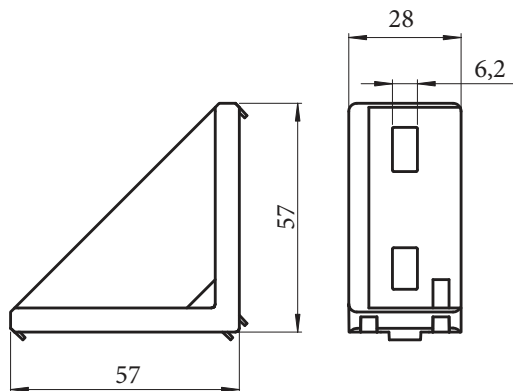

Joining elements

TRANSPORT LINES AND FLEXIBLE CONSTRUCTIONS IN AUTOMATION

Naziv
Description

Kotnik AL. 30 x 60
Bracket AL. 30 x 60

Angolare AL. 30 x 60
Winkel AL. 30 x 60

Descrizione
Beschreibung

Bracket AL. 30 x 60	56g	Code 11109
---------------------	-----	-----------------------------

Assembly components - sold separately		Code
(1)	Screw with round head M6x12	35 11017
(2)	Hammer Nut M6 U8	38 11057

Naziv
Description

Pokrov za kotnik 30 x 60
Cover cap for Bracket 30 x 60

Tappo per angolare 30 x 60
Winkel Abdeckkappe für 30 x 60

Descrizione
Beschreibung

Cover cap for Bracket 30 x 60	80g	Code 11163
-------------------------------	-----	-----------------------------