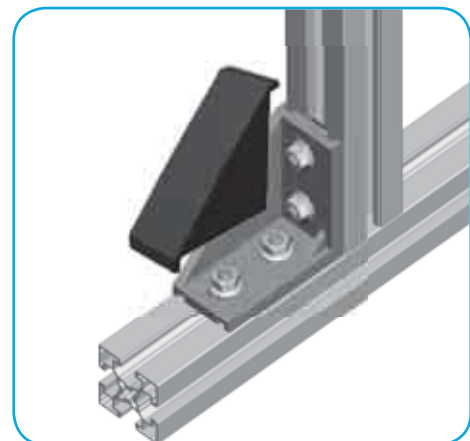

Joining elements

TRANSPORT LINES AND FLEXIBLE CONSTRUCTIONS IN AUTOMATION

Naziv
Description

Kotnik AL. 30 x 60
Bracket AL. 30 x 60

Angolare AL. 30 x 60
Winkel AL. 30 x 60

Descrizione
Beschreibung

Bracket AL. 30 x 60	56g	Code 11109
---------------------	-----	-----------------------------

Assembly components - sold separately		Code
(1)	Screw with round head M6x12	35 11017
(2)	Hammer Nut M6 U8	38 11057

Naziv
Description

Pokrov za kotnik 30 x 60
Cover cap for Bracket 30 x 60

Tappo per angolare 30 x 60
Winkel Abdeckkappe für 30 x 60

Descrizione
Beschreibung

Cover cap for Bracket 30 x 60	80g	Code 11163
-------------------------------	-----	-----------------------------