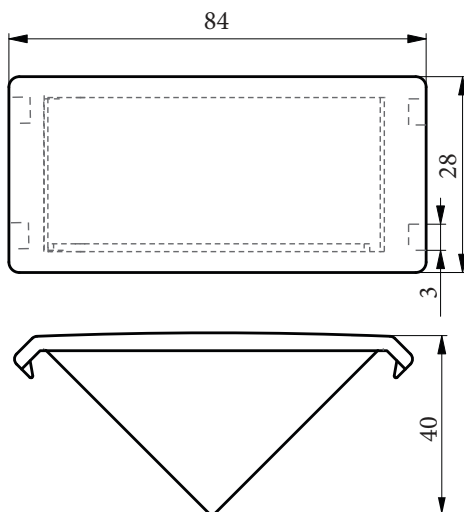

Joining elements

TRANSPORT LINES AND FLEXIBLE CONSTRUCTIONS IN AUTOMATION

Naziv
Description

Kotnik AL. 30 x 60
Bracket AL. 30 x 60

Angolare AL. 30 x 60
Winkel AL. 30 x 60

Descrizione
Beschreibung

Bracket AL. 30 x 60	56g	Code 11109
---------------------	-----	-----------------------------

Assembly components - sold separately		Code
(1)	Screw with round head M6x12	35 11017
(2)	Hammer Nut M6 U8	38 11057

Naziv
Description

Pokrov za kotnik 30 x 60
Cover cap for Bracket 30 x 60

Tappo per angolare 30 x 60
Winkel Abdeckkappe für 30 x 60

Descrizione
Beschreibung

Cover cap for Bracket 30 x 60	80g	Code 11163
-------------------------------	-----	-----------------------------