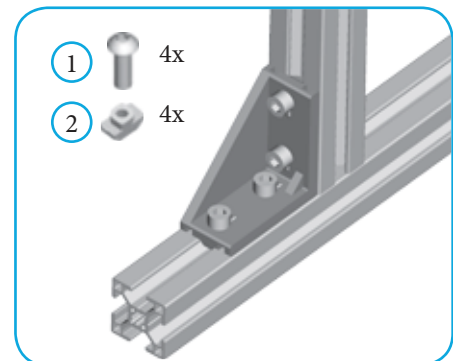

Joining elements

TRANSPORT LINES AND FLEXIBLE CONSTRUCTIONS IN AUTOMATION

Naziv
Description

Kotnik AL. 30 x 60
Bracket AL. 30 x 60

Angolare AL. 30 x 60
Winkel AL. 30 x 60

Descrizione
Beschreibung

Bracket AL. 30 x 60	56g	Code 11109
---------------------	-----	-----------------------------

Assembly components - sold separately		Code
(1)	Screw with round head M6x12	35 11017
(2)	Hammer Nut M6 U8	38 11057

Naziv
Description

Pokrov za kotnik 30 x 60
Cover cap for Bracket 30 x 60

Tappo per angolare 30 x 60
Winkel Abdeckkappe für 30 x 60

Descrizione
Beschreibung

Cover cap for Bracket 30 x 60	80g	Code 11163
-------------------------------	-----	-----------------------------