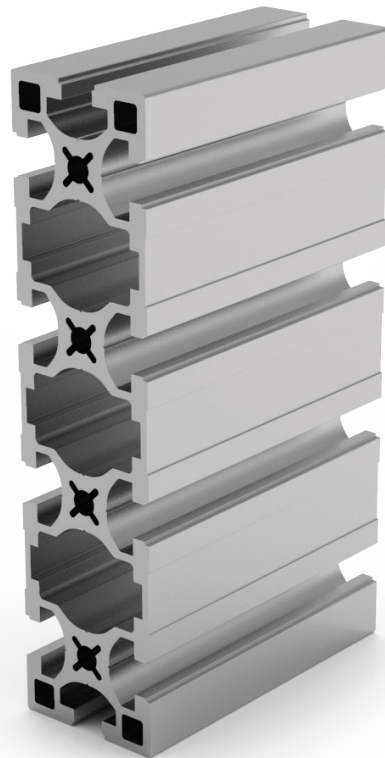

Al. profile 45 x 180

Al. profile 45 x 180

Code
10029