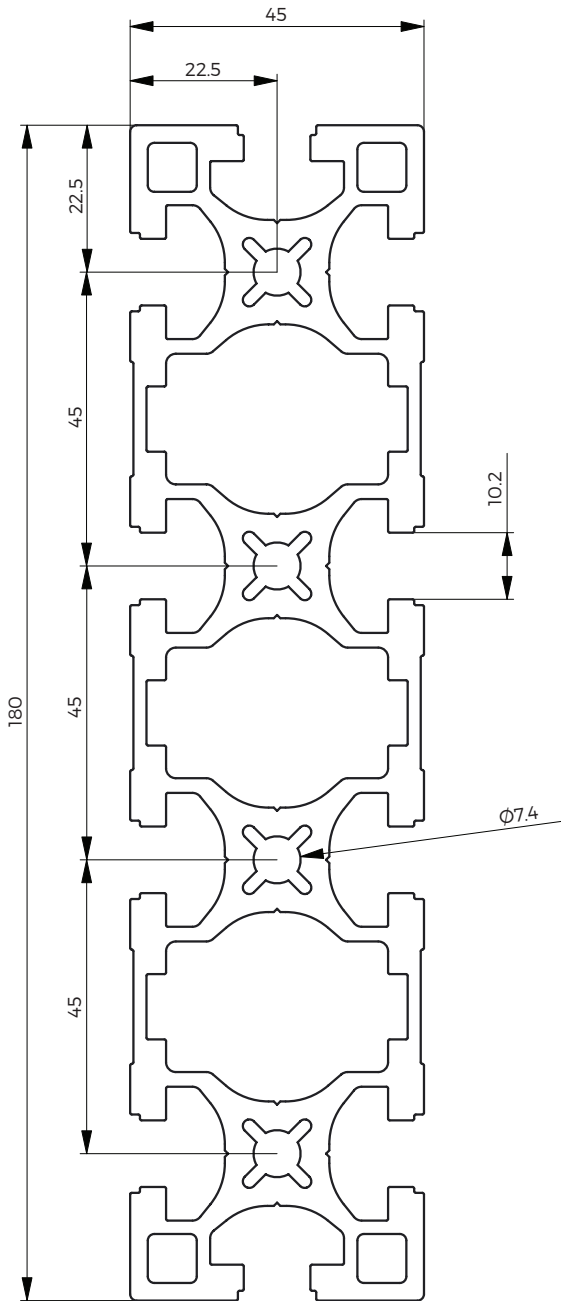

Al. profile 45 x 180

Al. profile 45 x 180

Code
10029