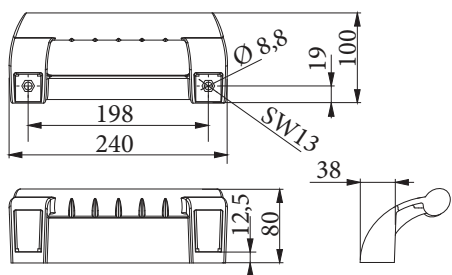

- ① 2x
- ② 2x

PA6

10

Bridge handle	364g	Code 12080
---------------	------	----------------------

Assembly components - sold separately		Code
①	Screw with cylindrical head M8x16	11007
②	Hammer Nut M8 U10	11061