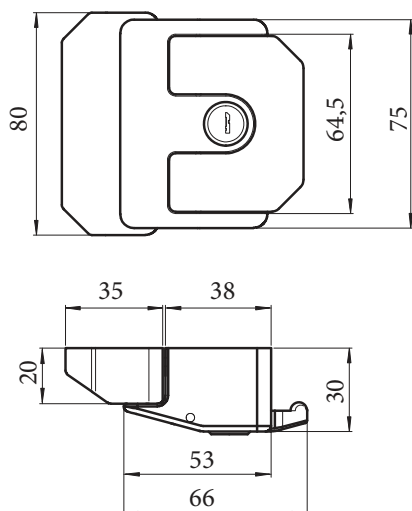

- ① 2x
- ② 2x

PA6

10

Bridge handle	364g	Code 12080
---------------	------	----------------------

Assembly components - sold separately		Code
①	Screw with cylindrical head M8x16	11007
②	Hammer Nut M8 U10	11061

Zn

8/10

Slam latch universal	364g	Code 12081
----------------------	------	----------------------