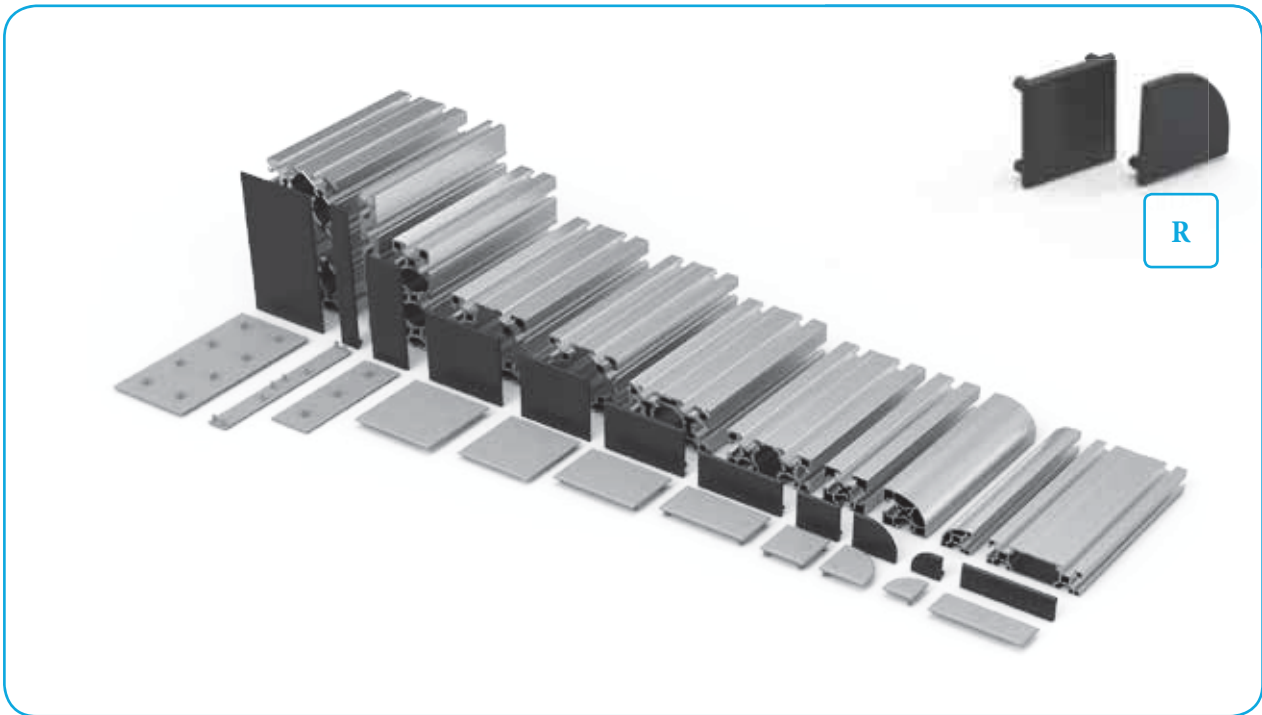

Accessories

TRANSPORT LINES AND FLEXIBLE CONSTRUCTIONS IN AUTOMATION

Naziv
Description

Pokrovi profilov
Cover caps

Tappi per Profili
Abdeckkappen

Descrizione
Beschreibung

	A	B
Barva	Črna	Siva
Color	Black	Gray
Colore	Nero	Grigio
Farbe	Schwarz	Grau